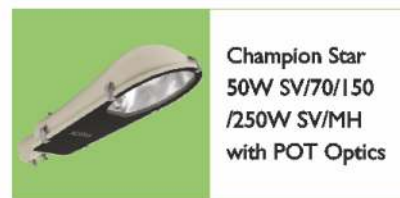

Cat Ref.	Lamp Type	Case Lot	LP (Each)₹
SUL 50 SV POT CA WG/IP66			4500.00
HUL 50 SV POT CA WG /IP66	1X50W SV-T Plus	1	3300.00
SOCB 50 SV/MH	1x50W SV/MH	12	1200.00
SUL 70 SV/MH POT CA WG/IP66			4500.00
HUL 70 SV/MH POT CA WG /IP66	1X70W SV/MH-T	1	3300.00
SOCB 70 SV/MH	1x70W SV/MH	12	1200.00
SUL 15 SV/MH POT CA WG/IP66			6125.00
HUL 15 SV/MH POT CA WG /IP66	1X150W SV/MH-T	1	4325.00
SOCB 150 SV/MH	1x150W SV/MH	12	1800.00
SUL 25 SV/MH POT CA WG/IP66			7850.00
HUL 25 SV/MH POT CA WG /IP66	1X250W SV/MH-T	1	5200.00
SOCB 250 SV/MH	1x250W SV/MH	6	2650.00

Single piece die -cast aluminium street light luminaire having IP66 protection, POT optics reflector, prewired with all accessories and ballast packed separately.