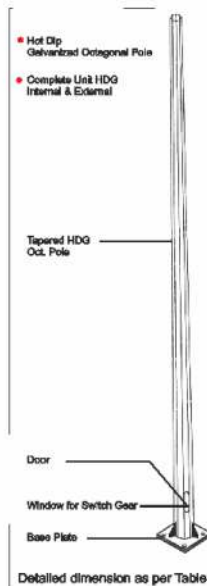

SPECIFICATIONS

Octagonal Hot-Dip Galvanized Street Light Poles

Cat Ref.	Height	Top Dia. (A/F)	Bottom Dia. (A/F)	Sheet Thickness	Base Plate Dimensions L X W X T	Foundation bolts (No.xDia X Length)	PCD
Unit	Mtrs	mm	mm	mm	mm	mm	mm
SRL-OP-303	3	70	130	3	200X200X12	4XM16x450	200
SRL-OP-403	4	70	130	3	200X200X12	4XM16x450	200
SRL-OP-503	5	70	130	3	200X200X12	4XM16x600	200
SRL-OP-603	6	70	130	3	220X220X12	4XM20x600	220
SRL-OP-703	7	70	130	3	220X220X12	4XM20x700	220
SRL-OP-803	8	70	130	3	225X225X16	4XM20x700	225
SRL-OP-903	9	70	155	3	260X260X16	4XM24x750	260
SRL-OP-1003	10	70	175	3	275X275X16	4XM24x750	275
SRL-OP-1103	11	90	210	3	300X300X20	4XM24x850	300
SRL-OP-1203	12	90	240	3	325X325X20	4XM24x850	325

Other customized sizes & specifications are offered as per customer's requirement.

Standard essential accessories offered with light poles
Foundation bolts and template

Hot Dip Galvanized Bracket Arms

Galvanised Octagonal Poles