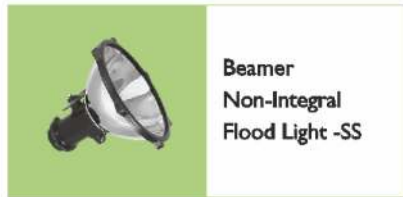

**Beamer
Non-Integral
Flood Light -SS**

Cat Ref.	Lamp Type	Case Lot	LP (Each)₹
SFL 25/40 NI S/IP65- SS	250/400W SV/MH (E)	1	on request

Non-Integral IP65 flood light luminaire, with rotationally symmetrical optics, with stainless steel reflector, suitable for single SV/MH lamps. Use suitable control gear box as per lamp wattage.